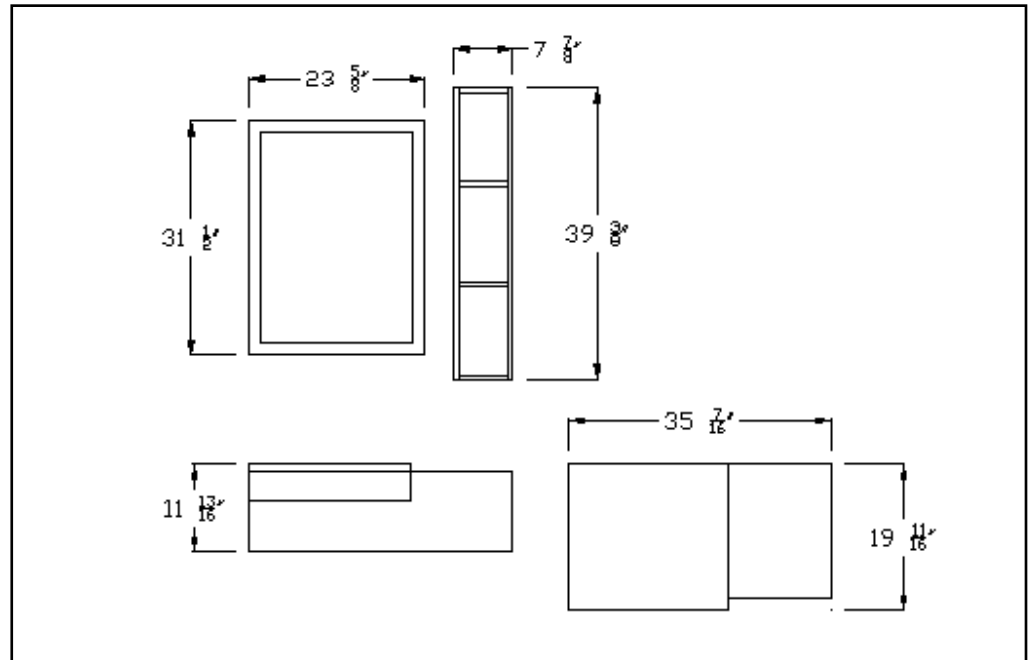

Galouri

BELLO STILE COLLECTION

FEATURES

- Solid Wood Construction
- Wall Mounted Design
- Ceramic Top
- Low Profile – Wheel Chair Accessible
- Optional Matching Mirror and Shelf

VANITY

MM6958

MIRROR

MM6958-MR

SHELF

MM6958-SH

PACKAGE

MM6958-pkg

* Color may vary due to natural characteristics of wood

VICENZA

Galouri

988 Whispering Ridge Lane • Saint Peters, MO 63376
Tel: 636-795-2049 • Email: sales@galouri.com
Web: www.galouri.com