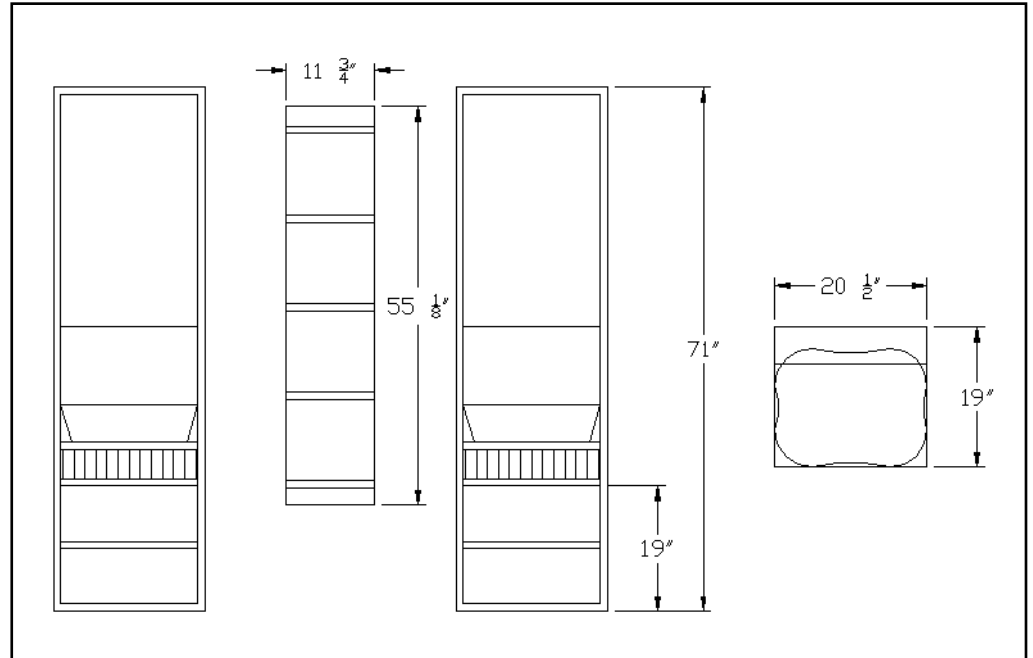

Galouri

BELLO STILE COLLECTION

FEATURES

- Solid Wood Construction
- Wall Mounted Design
- His & Her's Vanities
- Hidden Medicine Chest with Adjustable Shelving
- Mirror Opens 135 Degrees
- Inside Medicine Chest Door Includes Makeup Mirror
- Matching Toiletry Shelf
- Attached Linen Shelf

VANITY

MM507-1 = Single Unit

MM507-2 = Dual Unit

SHELF

MM507-SH

PACKAGE

MM507-pkg

* Color may vary due to natural characteristics of wood