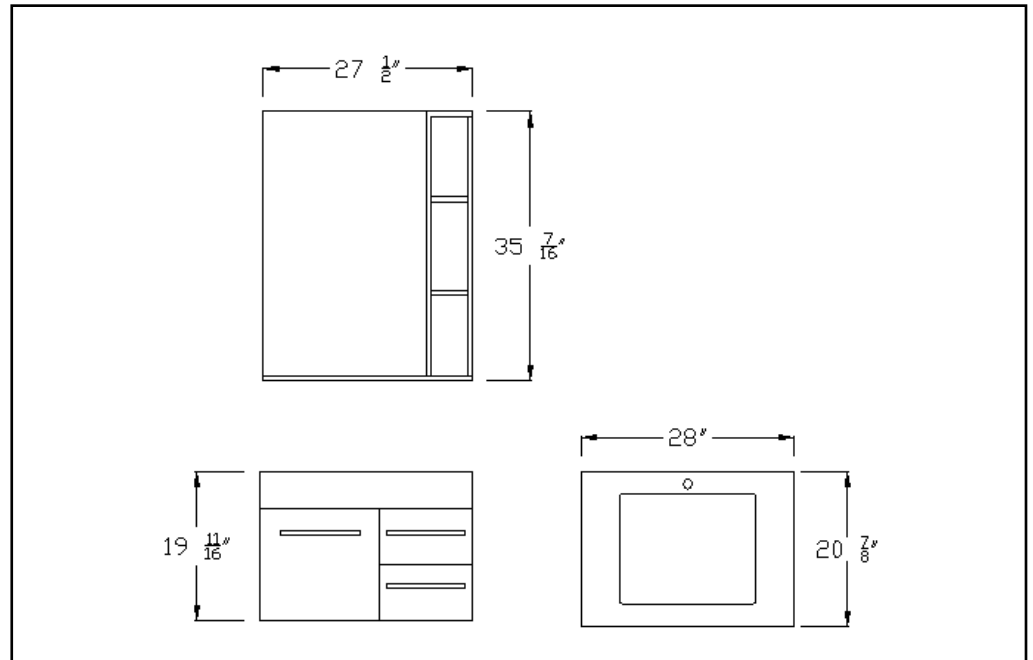

Galouri

BELLO STILE COLLECTION

FEATURES

- Solid Wood Construction
- Wall Mounted Design
- Ceramic Basin
- Stainless Steel Handles
- 2 Drawers for Ample Storage
- Under Sink Storage
- Matching Mirror with Toiletry Shelf

VANITY

MM532

MIRROR

MM532-MR

PACKAGE

MM532-pkg

* Color may vary due to natural characteristics of wood

TRIESTE

Galouri

988 Whispering Ridge Lane • Saint Peters, MO 63376
Tel: 636-795-2049 • Email: sales@galouri.com
Web: www.galouri.com