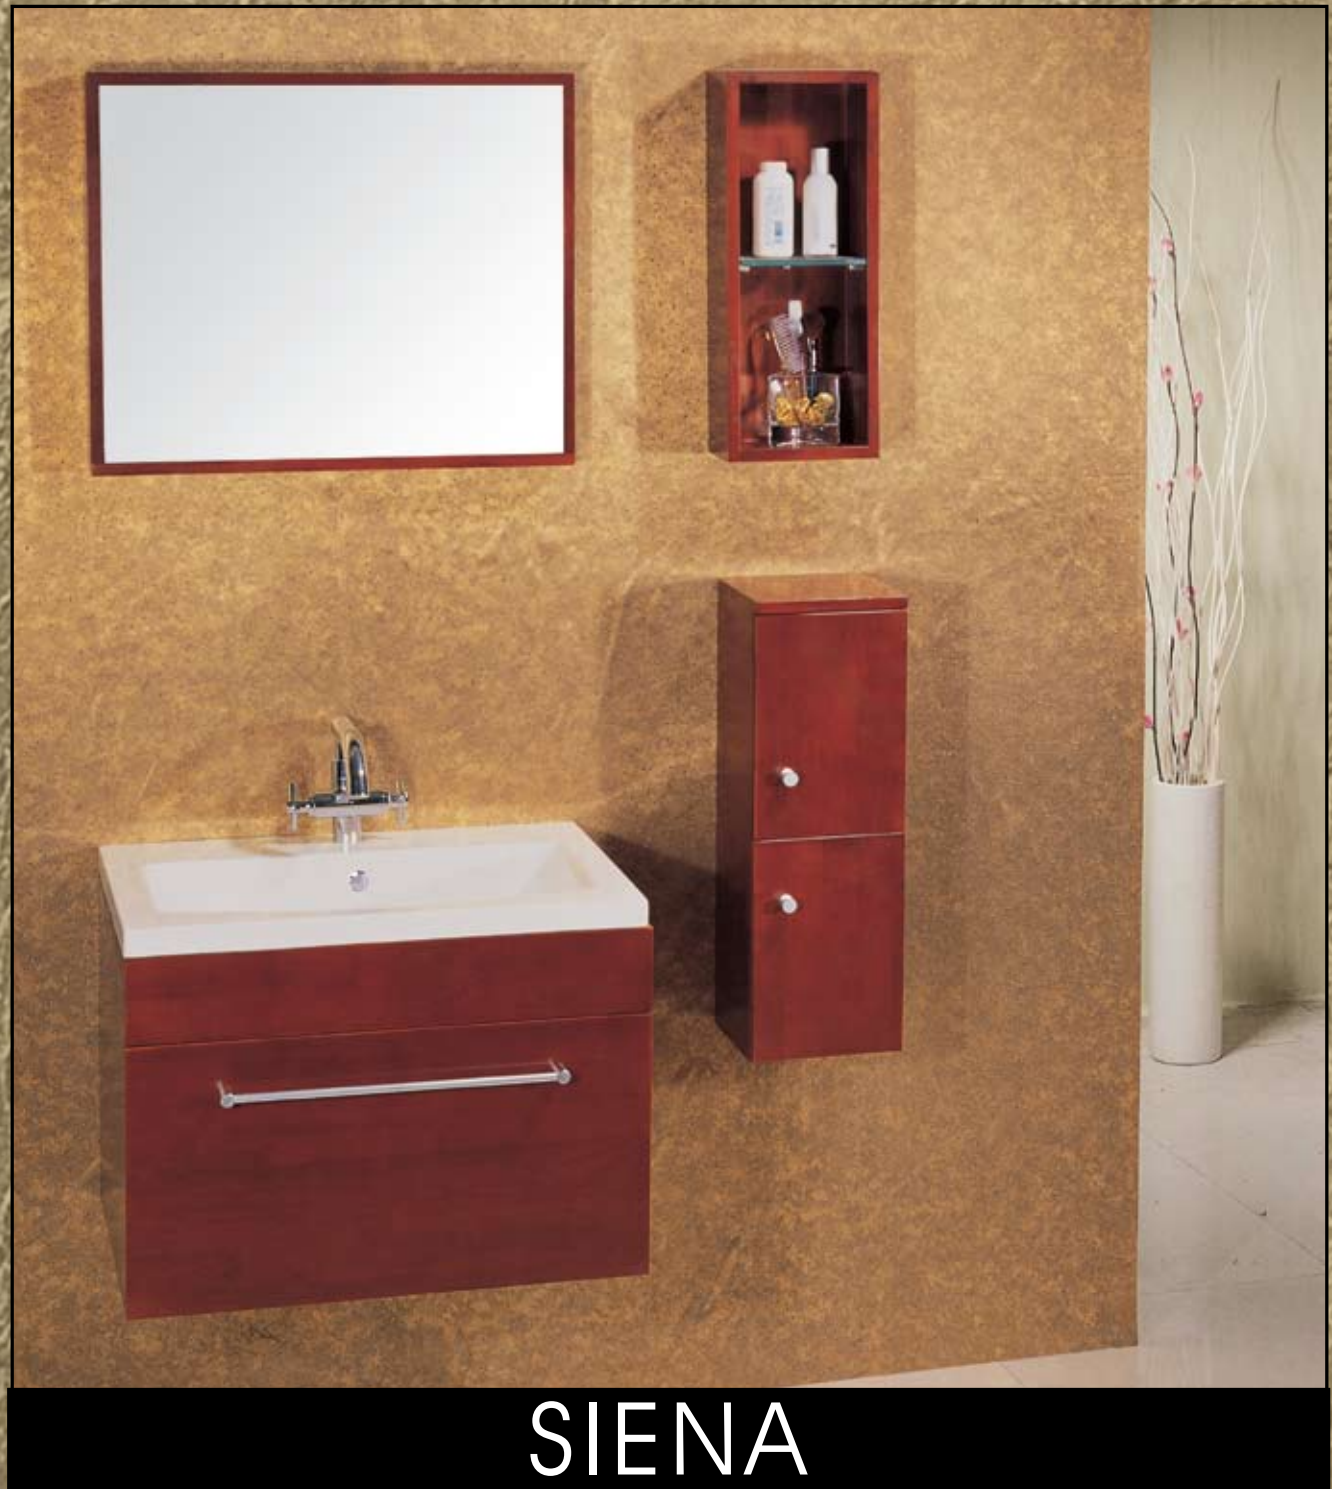

Galouri

BELLO STILE COLLECTION

SIENA

Galouri has created a joy that will define any bathroom as a unique masterpiece of modernity. Be prepared to experience the freedom that the Siena evokes. The simplicity of the mirror and its minimalist frame is a tribute to achievement, while the matching cabinet and shelf unit are islands of enchantment on the wall of any bathroom.

Galouri

BELLO STILE COLLECTION

FEATURES

- Solid Wood Construction
- Wall Mounted Design
- Microcrystalline Basin
- Stainless Steel Handles
- Under Sink Storage
- Optional Shelf and Linen Hutch

VANITY

MM555