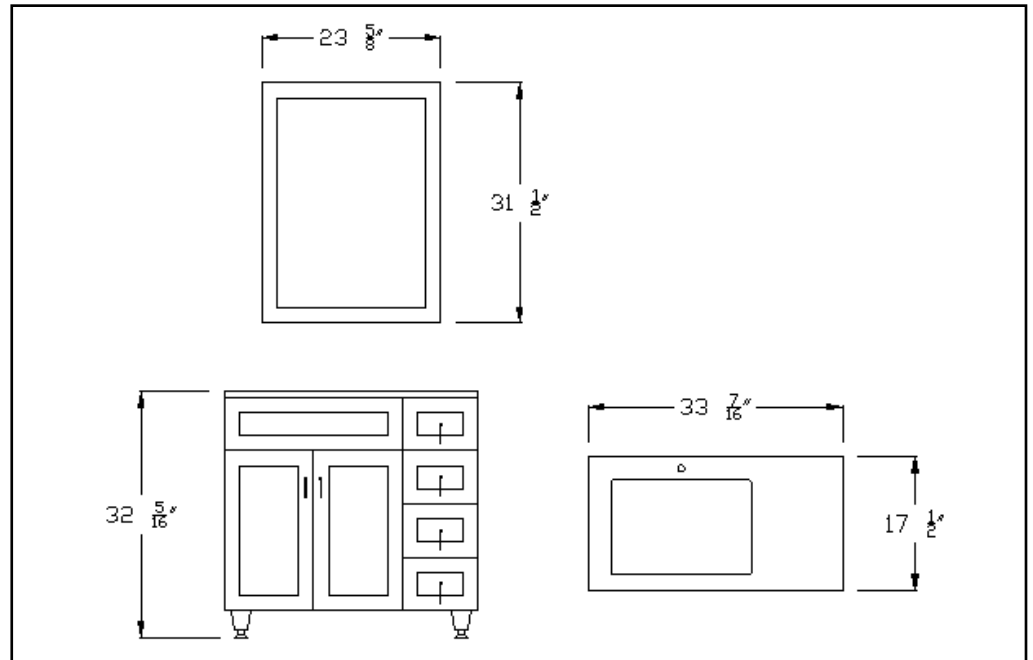

Galouri

BELLO STILE COLLECTION

FEATURES

- Solid Wood Construction
- Four Spacious Drawers
- Two Door Under Sink Storage
- Stainless Steel Legs
- Optional Matching Mirror

VANITY

MM511-WH

(White Marble Top)

MM511-BK

(Black Marble Top)

MIRROR

MM511-MR

PACKAGE

MM511-WH-PKG

(White Marble Top)

MM511-BK-PKG

(Black Marble Top)

* Color may vary due to natural characteristics of wood

ROMA

Galouri

988 Whispering Ridge Lane • Saint Peters, MO 63376

Tel: 636-795-2049 • Email: sales@galouri.com

Web: www.galouri.com