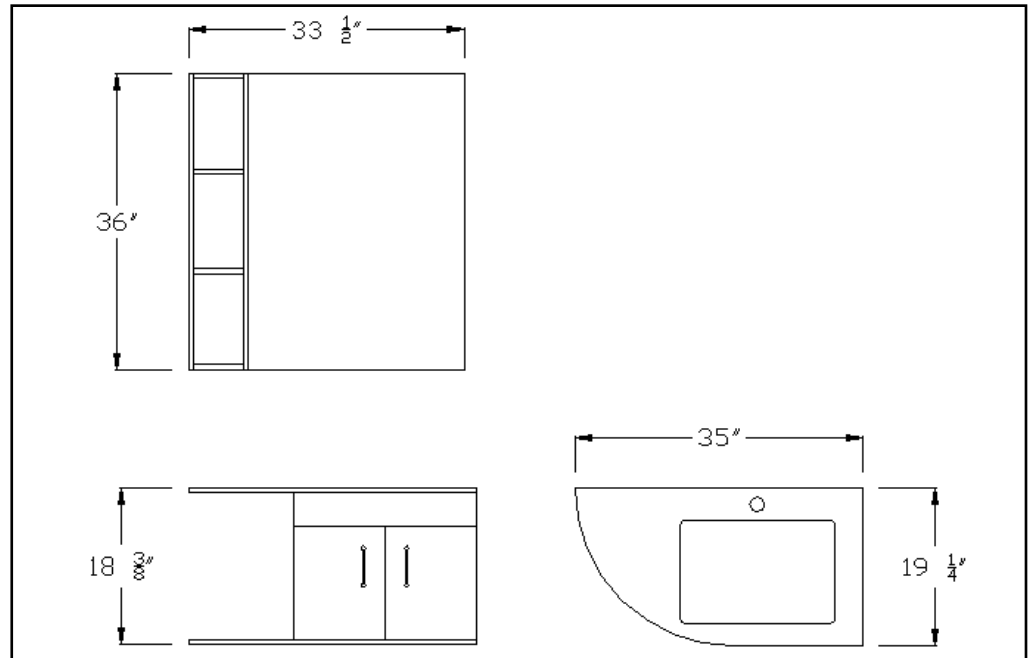

Galouri

BELLO STILE COLLECTION

FEATURES

- Solid Wood Construction
- Wall Mounted Design
- Under Sink Storage
- Attached Linen Shelf
- Spacious Ceramic Top
- Optional Matching Mirror

VANITY

MM6905

MIRROR

MM6905-MR

PACKAGE

MM6905-pkg

* Color may vary due to natural characteristics of wood

RAVENNA

Galouri

988 Whispering Ridge Lane • Saint Peters, MO 63376
Tel: 636-795-2049 • Email: sales@galouri.com
Web: www.galouri.com