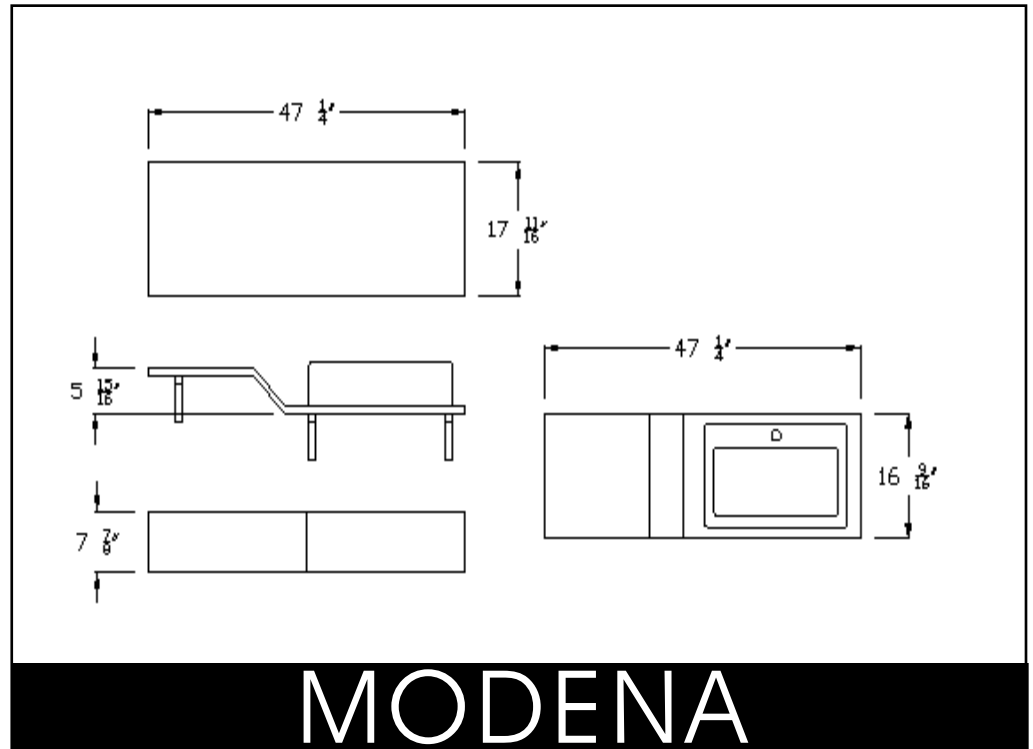

Galouri

BELLO STILE COLLECTION

FEATURES

- Wall Mounted Design
- Microcrystalline Top with Ceramic Basin
- Modernistic Look
- Two Drawer Shelf Included
- Optional Mirror

VANITY

MM6846

MIRROR

MM6846-MR

(lighting not included)

PACKAGE

MM6846-pkg

* Color may vary due to natural characteristics of wood

MODENA

Galouri

988 Whispering Ridge Lane • Saint Peters, MO 63376

Tel: 636-795-2049 • Email: sales@galouri.com

Web: www.galouri.com