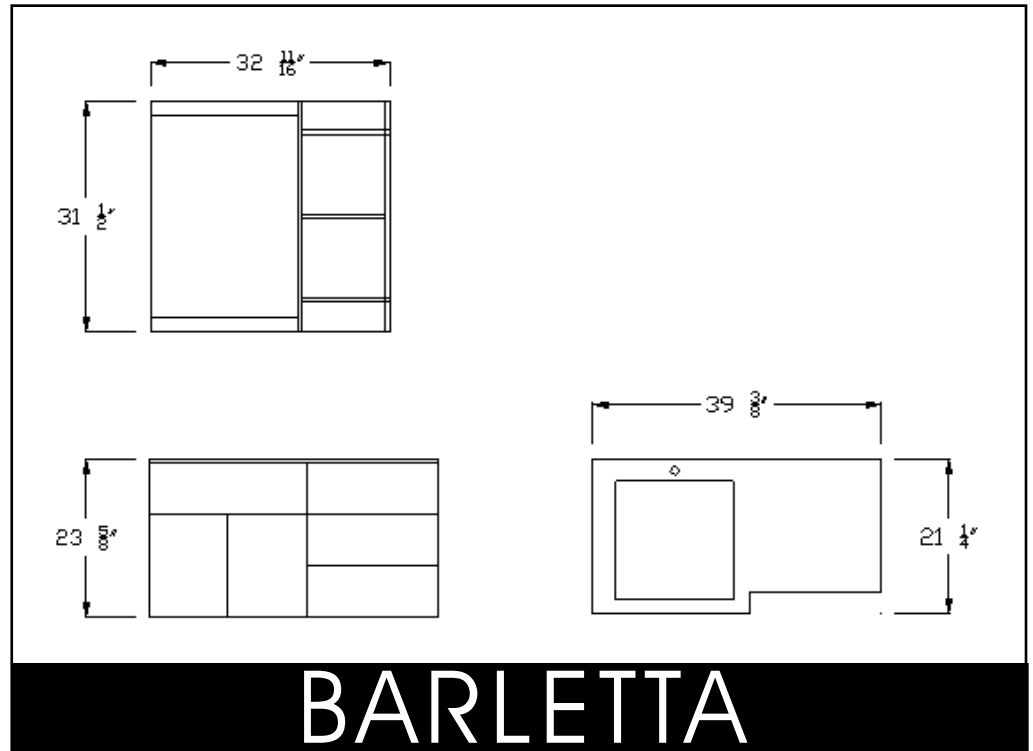

Galouri

BELLO STILE COLLECTION

FEATURES

- Solid Wood Construction
- Wall Mounted Design
- Two Storage Drawers
- Generous Under Sink Storage
- Spacious Microcrystalline Top
- Optional Matching Mirror

VANITY

MM6816-WH
(White Marble Top)

MM6816-BK
(Black Marble Top)

MIRROR

MM6816-MR

PACKAGE

MM6816-WH-PKG
(White Marble Top)

MM6816-BK-PKG
(Black Marble Top)

* Color may vary due to natural characteristics of wood

BARLETTA

Galouri

988 Whispering Ridge Lane • Saint Peters, MO 63376
Tel: 636-795-2049 • Email: sales@galouri.com
Web: www.galouri.com